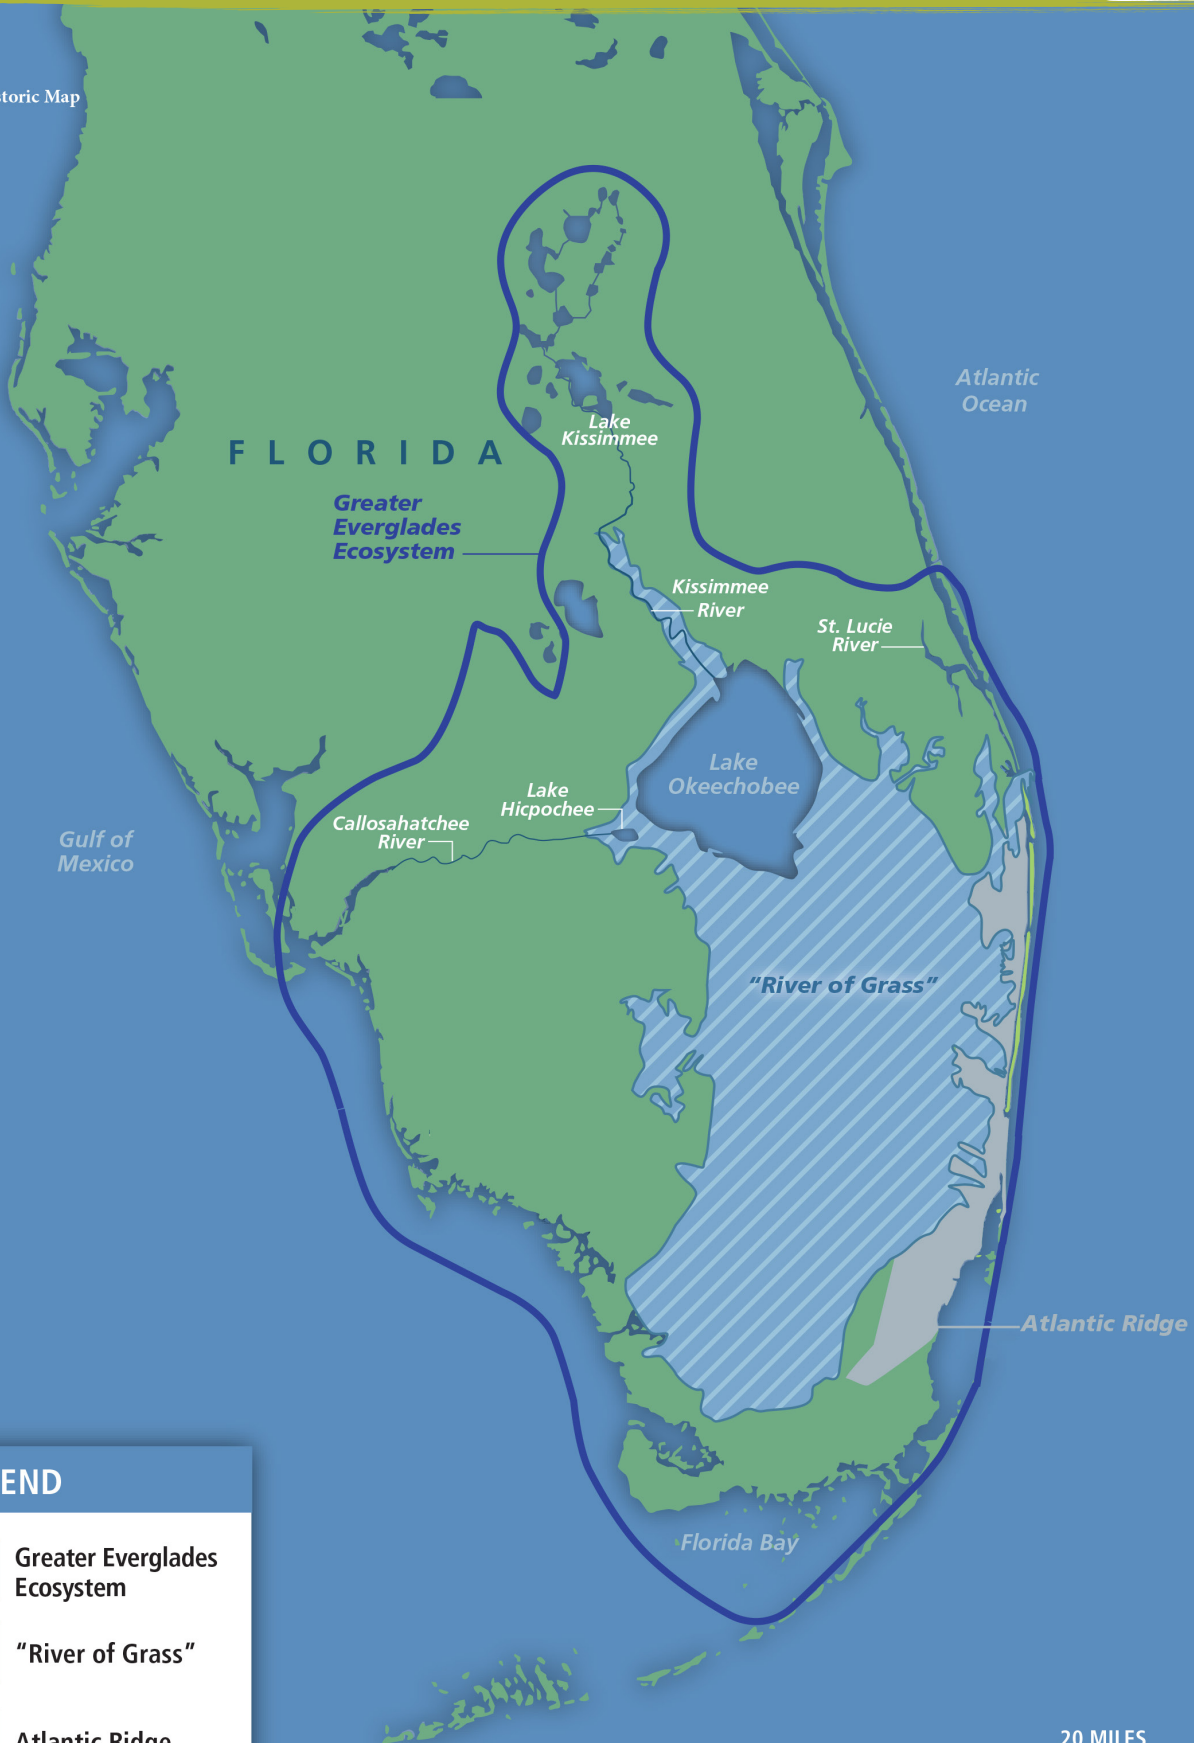

EVERGLADES HISTORIC MAP

Grade 9th-12th - Lesson 1

Everglades Historic Map

LEGEND

-  Greater Everglades Ecosystem
-  "River of Grass"
-  Atlantic Ridge

20 MILES